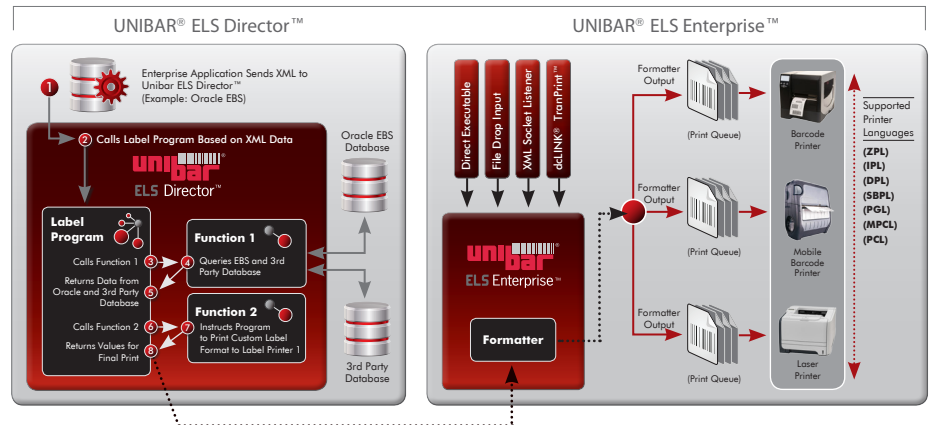

Unibar® ELS Director™

Customized label formats and printing workflows

Whether you need to satisfy the label demands of your customers, produce compliant labels or implement a cost-effective process, you need a flexible, easy-to-use solution that frees you from the constraints of pre-determined label formats and workflows.

Meet today's complex labeling requirements with Unibar ELS Director, which empowers you to create advanced, customized label formats without having to modify your enterprise system. By enabling you to query and add data that resides in third-party databases or legacy systems, ELS Director brings all the data you need onto one label.

Benefits of ELS Director

- **Seamless:** Query and add data from third-party databases and applications and automatically encode data into barcodes and RFID tags and include them on labels
- **Customizable:** Create customized label formats and set up conditional logic to automatically print labels when specific process steps are complete
- **Easy to implement:** Works outside of your ERP system, so no additional programming or system modifications are required
- **Fits your needs:** Runs on Linux, UNIX and Windows operating systems and supports hundreds of printers from major manufacturers
- **Convenient:** Web-enabled interface allows you to access the software anywhere you have an Internet connection

UNIBAR® SYSTEM ARCHITECTURE

Why it Matters

ELS Director puts you in control with flexible, easily-integrated label printing throughout your supply chain for higher customer satisfaction, easier compliance and lower costs.

Learn More

For more information about Unibar ELS Director and how the Unibar Enterprise Labeling Software™ product suite can provide dynamic, cost-effective printing anywhere in your enterprise, contact DSI today.

www.DSOnline.com

DSI Americas
Phone: 1.855.280.1176
Sales: info@DSOnline.com

DSI Asia Pacific
Phone: +65 6871 5330
Sales: software.ap@DSOnline.com

DSI EMEA
Phone: +44 118 9637 552
Sales: software.emea@DSOnline.com