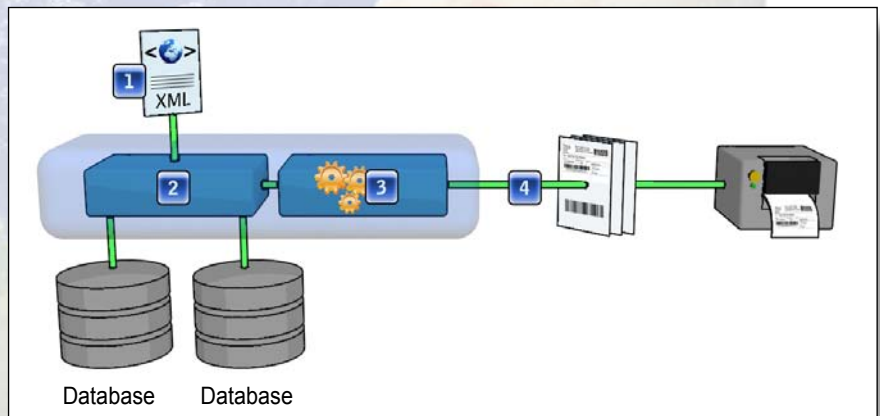

Why It Matters

ELS Director puts you in control of the action with flexible, easily-integrated label printing throughout your supply chain for higher customer satisfaction, easier label compliance, and lower costs.